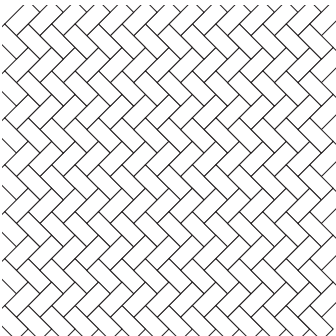

Villanova [80mm]

SIZES

Rectangle Stone
Width 198mm (7.80")
Length 397mm (15.63")
Individually Packaged

Square Stone
Width 397mm (15.63")
Length 397mm (15.63")

Large Rectangle Stone
Width 397mm (15.63")
Length 596mm (23.46")

Both sizes packaged together
(3 Square Stones and 3 Large Rectangle Stones per layer)

PATTERNS

NOTE: AUTOCad PAT Files are available for all Villanova patterns.

Pattern A
(Cluster with Rectangle Stone and Combo)

Pattern B
(Cluster with Rectangle Stone and Combo)

Pattern C
(L-Shape with Rectangle Stone and Combo)

Pattern D
(Herringbone)

Pattern E
(Pseudo Herringbone with Rectangle Stone and Combo)

Pattern F
(Running Bond with Rectangle Stone and Combo)

Stone	Large Rectangle		Square		Rectangle	
	%	Ratio	%	Ratio	%	Ratio
Pattern A	43	2	29	2	28	4
Pattern B	50	2	33	2	17	2
Pattern C	55	2	36	2	9	1
Pattern D					100	1
Pattern E	50	4	33	4	17	4
Pattern F	50	2	33	2	17	2