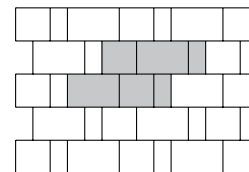

Villanova [80mm]

SIZES

Rectangle Stone
Width 198mm (7.80")
Length 397mm (15.63")
Individually Packaged

Square Stone
Width 397mm (15.63")
Length 397mm (15.63")

Large Rectangle Stone
Width 397mm (15.63")
Length 596mm (23.46")

Both sizes packaged together
(3 Square Stones and 3 Large Rectangle Stones per layer)

PATTERNS

NOTE: AUTOCad PAT Files are available for all Villanova patterns.

Pattern A
(Cluster with Rectangle Stone and Combo)

Pattern B
(Cluster with Rectangle Stone and Combo)

Pattern C
(L-Shape with Rectangle Stone and Combo)

Pattern D
(Herringbone)

Pattern E
(Pseudo Herringbone with Rectangle Stone and Combo)

Pattern F
(Running Bond with Rectangle Stone and Combo)

Stone	Large Rectangle		Square		Rectangle	
	%	Ratio	%	Ratio	%	Ratio
Pattern A	43	2	29	2	28	4
Pattern B	50	2	33	2	17	2
Pattern C	55	2	36	2	9	1
Pattern D					100	1
Pattern E	50	4	33	4	17	4
Pattern F	50	2	33	2	17	2