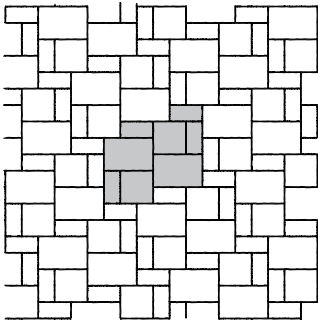

Villanova [80mm]

SIZES

Rectangle Stone
Width 198mm (7.80")
Length 397mm (15.63")
Individually Packaged

Square Stone
Width 397mm (15.63")
Length 397mm (15.63")

Large Rectangle Stone
Width 397mm (15.63")
Length 596mm (23.46")

Both sizes packaged together
(3 Square Stones and 3 Large Rectangle Stones per layer)

PATTERNS

NOTE: AUTOCad PAT Files are available for all Villanova patterns.

Pattern A
(Cluster with Rectangle Stone and Combo)

Pattern B
(Cluster with Rectangle Stone and Combo)

Pattern C
(L-Shape with Rectangle Stone and Combo)

Pattern D
(Herringbone)

Pattern E
(Pseudo Herringbone with Rectangle Stone and Combo)

Pattern F
(Running Bond with Rectangle Stone and Combo)

Stone	Large Rectangle		Square		Rectangle	
	%	Ratio	%	Ratio	%	Ratio
Pattern A	43	2	29	2	28	4
Pattern B	50	2	33	2	17	2
Pattern C	55	2	36	2	9	1
Pattern D					100	1
Pattern E	50	4	33	4	17	4
Pattern F	50	2	33	2	17	2