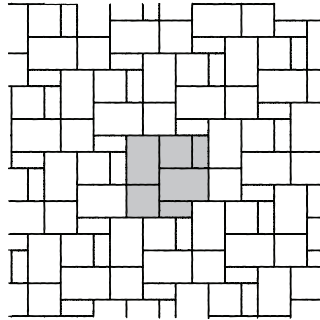

Villanova [80mm]

SIZES

Rectangle Stone
Width 198mm (7.80")
Length 397mm (15.63")
Individually Packaged

Square Stone
Width 397mm (15.63")
Length 397mm (15.63")

Large Rectangle Stone
Width 397mm (15.63")
Length 596mm (23.46")

Both sizes packaged together
(3 Square Stones and 3 Large Rectangle Stones per layer)

PATTERNS

NOTE: AUTOCad PAT Files are available for all Villanova patterns.

Pattern A
(Cluster with Rectangle Stone and Combo)

Pattern B
(Cluster with Rectangle Stone and Combo)

Pattern C
(L-Shape with Rectangle Stone and Combo)

Pattern D
(Herringbone)

Pattern E
(Pseudo Herringbone with Rectangle Stone and Combo)

Pattern F
(Running Bond with Rectangle Stone and Combo)

Stone	Large Rectangle		Square		Rectangle	
	%	Ratio	%	Ratio	%	Ratio
Pattern A	43	2	29	2	28	4
Pattern B	50	2	33	2	17	2
Pattern C	55	2	36	2	9	1
Pattern D					100	1
Pattern E	50	4	33	4	17	4
Pattern F	50	2	33	2	17	2